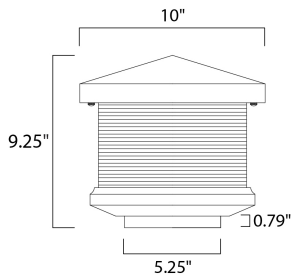

PRODUCT DESCRIPTION

MEASUREMENTS

DIMENSION : 10" L x 10" W x 9.25" H
 HANGING WEIGHT : 9.9 lb

LAMPING

INPUT VOLTAGE : 120V
 LUMENS : 960 Rated
 BULB : 1 x 12W LED AC Integrated , 12W Total
 BULB INCLUDED : (Integrated)
 DIMMABLE : Triac CL
 CRI : 90+ CRI
 COLOR_TEMP : 3000K
 LIGHTING_DIRECTION : Down